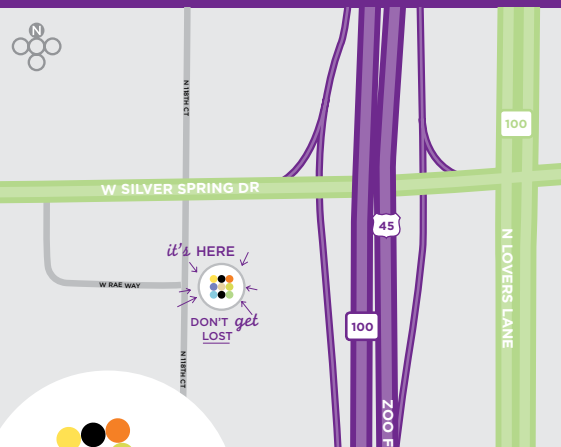

EARN FREE NIGHTS

- Join the Hyatt Gold Passport® global loyalty program and earn free nights at Hyatt hotels and resorts worldwide

EXPLORE

- Milwaukee County Zoo
- Miller / Coors Brewery
- Potawatomi Bingo Casino
- Milwaukee Art Museum
- Harley Davidson Museum

NOW OVER 200 *hotel locations AND COUNTING*, SO YOU'LL NEVER HAVE
TO SETTLE FOR ANY PLACE LESS THAN HYATT PLACE

HYATT PLACE MILWAUKEE WEST

11777 West Silver Spring Drive

Milwaukee, WI 53225, USA

P 414 462 3500

F 414 462 8166

hyattplacemilwaukeeeast.com

TRANSPORTATION

- From General Mitchell International Airport: 20 min by car
- From Downtown Milwaukee: 15 min by car
- From Mayfair Shopping Mall: 5 min by car

HYATT
PLACE®